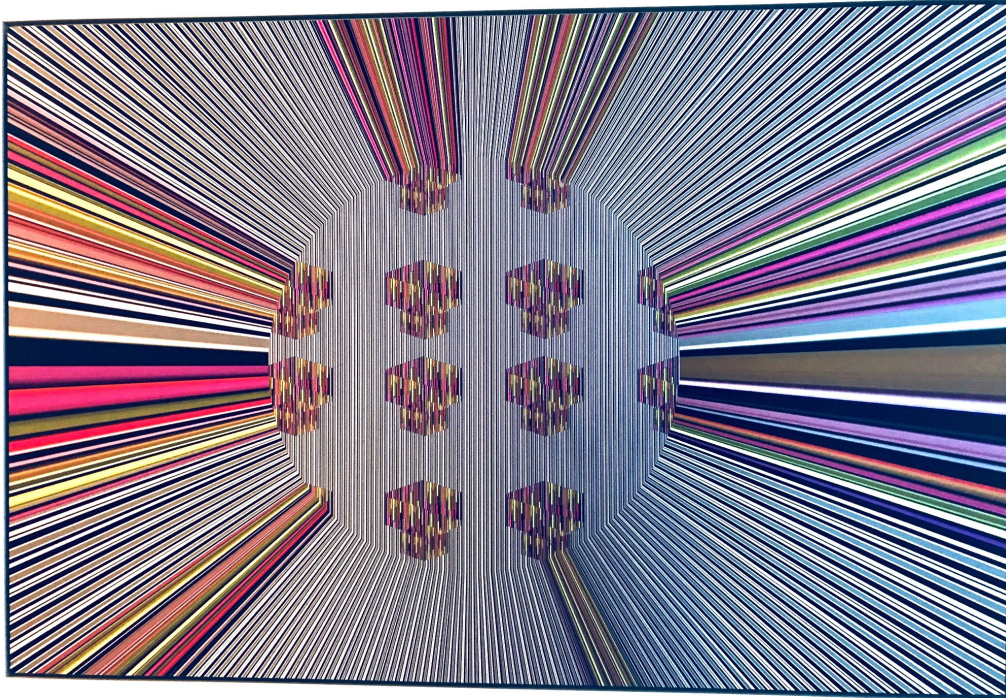

MARTIN SCHOFFEL

Geometría y color # 69
Serie OP
Limited edition 2/2
Size: 32" x 44"
Larson Juhl frame | 2017

Geometría y color # 70
Serie OP
Limited edition 2/2
Size: 32" x 44"
Larson Juhl frame | 2017

Geometría y color # 82
Aluminum
Limited edition 1/30
Size: @30
2018

Geometría y color # 82
Aluminum
Limited edition 1/30
Size: @30
2018

Geometría y color # 91
Limited edition 1/15
Size: 45" x 66.5"
Aluminum Frame and direct print on
aluminum made in Germany | 2018

Geometría y color # 84
Limited edition 1/25
Size: 25" x 37"
Aluminum printing and Aluminum Frame
made in Germany | 2018

Geometría y color # 76
Limited edition 1/30
Size: @50
Aluminum printing made in Germany
2018

Geometría y color # 89
Serie OP
Limited edition 1/25
Size: 32" x 44"
Print made in Germany with acrylic
sheet and Larson Juhl frame | 2018