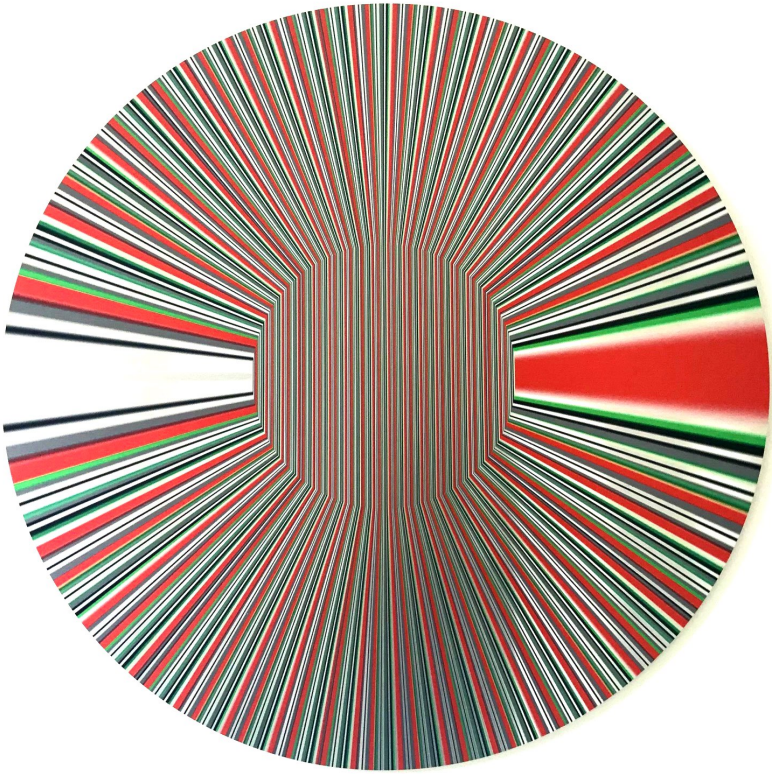

MARTIN SCHOFFEL

Geometría y color # 69
Serie OP
Limited edition 2/2
Size: 32" x 44"
Larson Juhl frame | 2017

Geometría y color # 70
Serie OP
Limited edition 2/2
Size: 32" x 44"
Larson Juhl frame | 2017

Geometría y color # 82
Aluminum
Limited edition 1/30
Size: @30
2018

Geometría y color # 82
Aluminum
Limited edition 1/30
Size: @30
2018

Geometría y color # 91
Limited edition 1/15
Size: 45" x 66.5"
Aluminum Frame and direct print on
aluminum made in Germany | 2018

Geometría y color # 84
Limited edition 1/25
Size: 25" x 37"
Aluminum printing and Aluminum Frame
made in Germany | 2018

Geometría y color # 90
Limited edition 1/25
Size: 31" x 43" x 3"
Aluminum printing and Aluminum
Frame made in Germany | 2018

Geometría y color # 77
Limited edition 1/30
Size: @50
Aluminum printing made in
Germany
2018

Geometría y color # 76
Limited edition 1/30
Size: @50
Aluminum printing made in Germany
2018

Geometría y color # 89
Serie OP
Limited edition 1/25
Size: 32" x 44"
Print made in Germany with acrylic
sheet and Larson Juhl frame | 2018