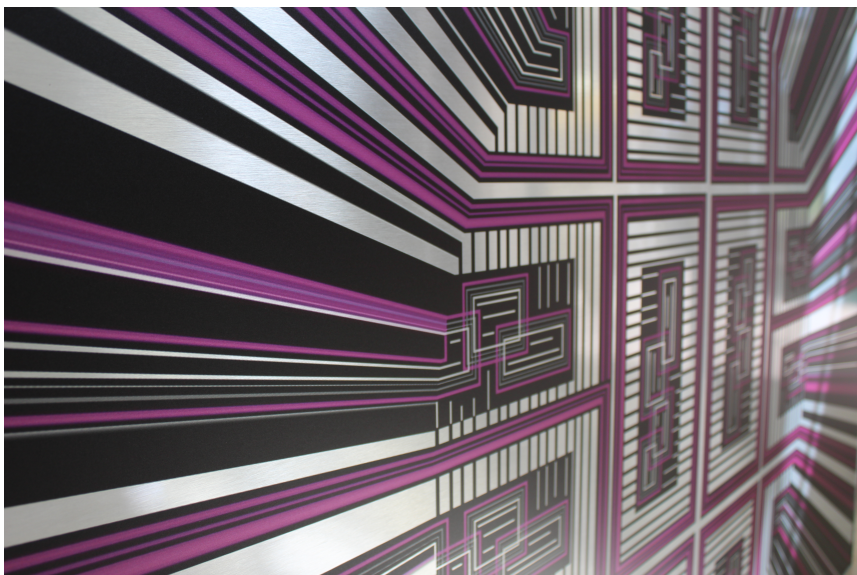

MARTIN SCHOFFEL

Geometría y color # 69
Serie OP
Limited edition 2/2
Size: 32" x 44"
Larson Juhl frame | 2017

Geometría y color # 70
Serie OP
Limited edition 2/2
Size: 32" x 44"
Larson Juhl frame | 2017

Geometría y color # 82
Aluminum
Limited edition 1/30
Size: @30
2018

Geometría y color # 82
Aluminum
Limited edition 1/30
Size: @30
2018

Geometría y color # 91
Limited edition 1/15
Size: 45" x 66.5"
Aluminum Frame and direct print on
aluminum made in Germany | 2018

Geometría y color # 84
Limited edition 1/25
Size: 25" x 37"
Aluminum printing and Aluminum Frame
made in Germany | 2018

Geometría y color # 90
Limited edition 1/25
Size: 31" x 43" x 3"
Aluminum printing and Aluminum
Frame made in Germany | 2018

Geometría y color # 77
Limited edition 1/30
Size: @50
Aluminum printing made in
Germany
2018

Geometría y color # 76
Limited edition 1/30
Size: @50
Aluminum printing made in Germany
2018

Geometría y color # 89
Serie OP
Limited edition 1/25
Size: 32" x 44"
Print made in Germany with acrylic
sheet and Larson Juhl frame | 2018