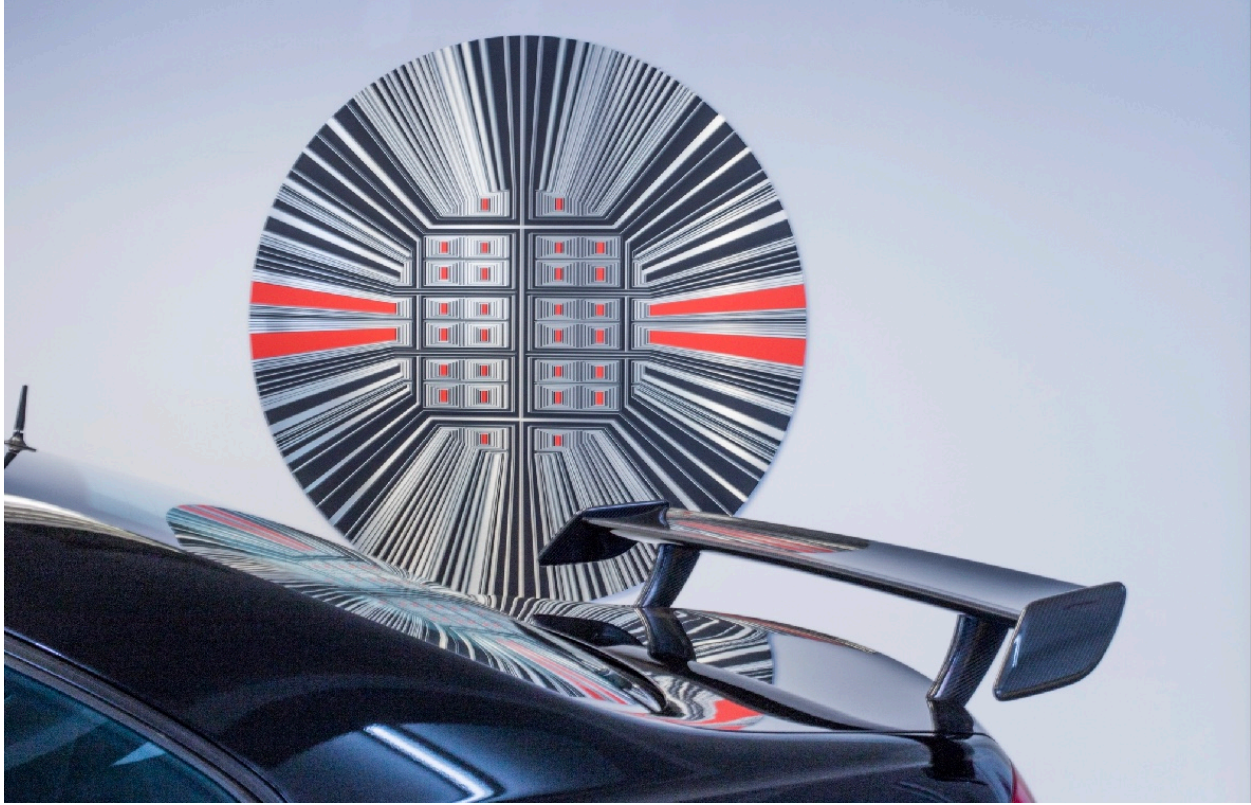

Geometría y color # 90
Limited edition 1/25
Size: 31" x 43" x 3"
Aluminum printing and Aluminum
Frame made in Germany | 2018

Geometría y color # 77
Limited edition 1/30
Size: @50
Aluminum printing made in
Germany
2018