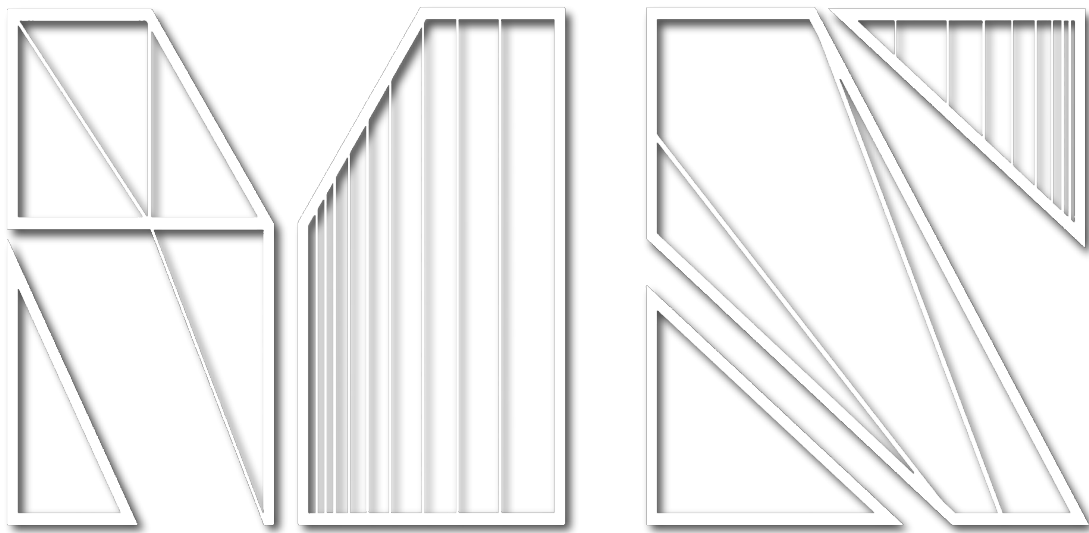

Geometría y color # 89
Serie OP
Limited edition 1/25
Size: 32" x 44"
Print made in Germany with acrylic
sheet and Larson Juhl frame | 2018

MARTIN SCHOFFEL

www.MSchoffelArt.com

@MartinSchoffel