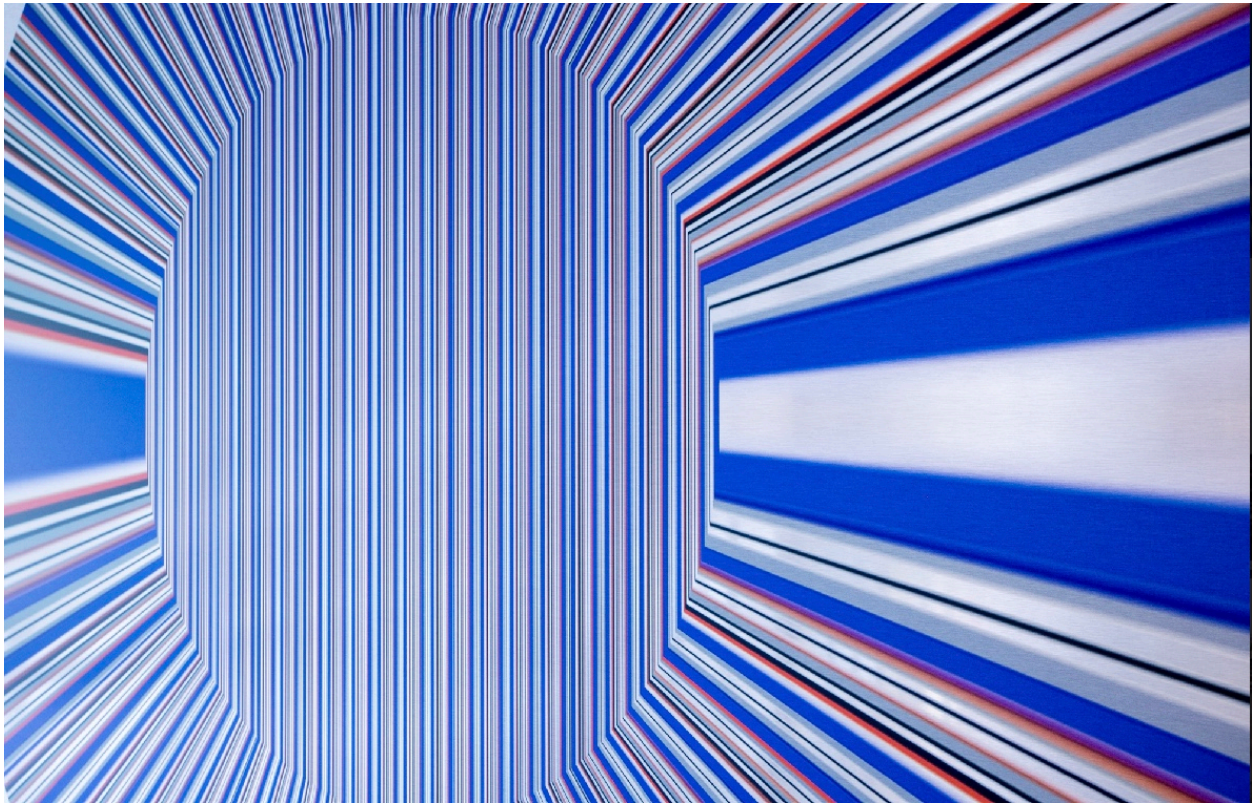

Geometría y color # 77
Limited edition 1/30
Size: @50
Aluminum printing made in
Germany
2018