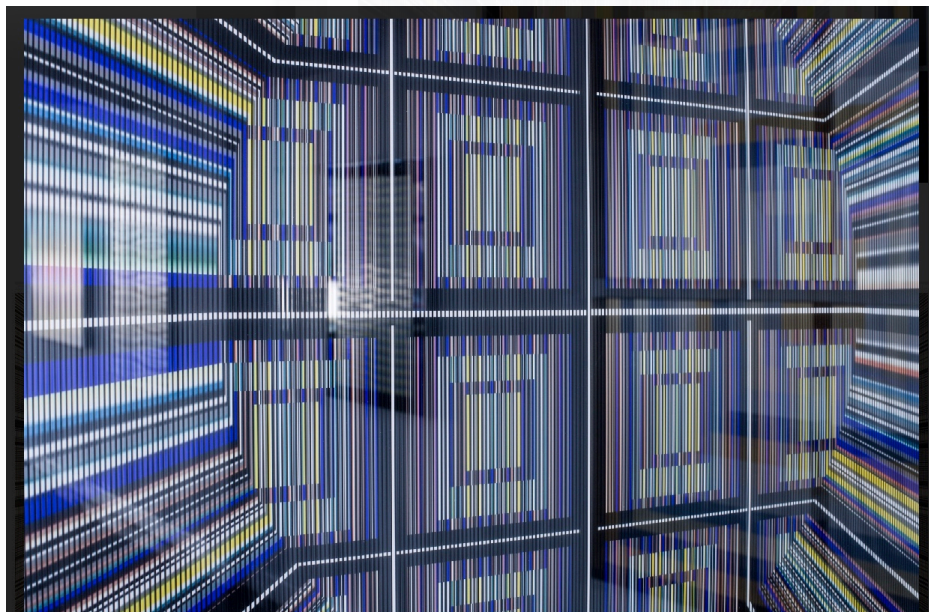

MARTIN SCHOFFEL

Geometría y color # 69
Serie OP
Limited edition 2/2
Size: 32" x 44"
Larson Juhl frame | 2017

Geometría y color # 70
Serie OP
Limited edition 2/2
Size: 32" x 44"
Larson Juhl frame | 2017

Geometría y color # 82
Aluminum
Limited edition 1/30
Size: @30
2018

Geometría y color # 76
Limited edition 1/30
Size: @50
Aluminum printing made in Germany
2018

Geometría y color # 89
Serie OP
Limited edition 1/25
Size: 32" x 44"
Print made in Germany with acrylic
sheet and Larson Juhl frame | 2018