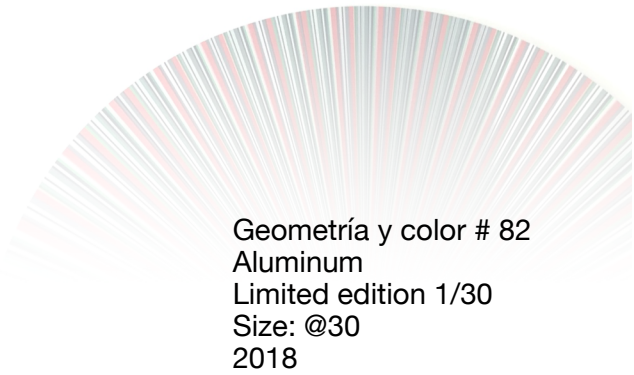

MARTIN SCHOFFEL

Geometría y color # 69
Serie OP
Limited edition 2/2
Size: 32" x 44"
Larson Juhl frame | 2017

Geometría y color # 70
Serie OP
Limited edition 2/2
Size: 32" x 44"
Larson Juhl frame | 2017

Geometría y color # 82
Aluminum
Limited edition 1/30
Size: @30
2018

Geometría y color # 82
Aluminum
Limited edition 1/30
Size: @30
2018

Geometría y color # 91
Limited edition 1/15
Size: 45" x 66.5"
Aluminum Frame and direct print on
aluminum made in Germany | 2018

Geometría y color # 84
Limited edition 1/25
Size: 25" x 37"
Aluminum printing and Aluminum Frame
made in Germany | 2018

Geometría y color # 90
Limited edition 1/25
Size: 31" x 43" x 3"
Aluminum printing and Aluminum
Frame made in Germany | 2018

Geometría y color # 77
Limited edition 1/30
Size: @50
Aluminum printing made in
Germany
2018

Geometría y color # 76
Limited edition 1/30
Size: @50
Aluminum printing made in Germany
2018

Geometría y color # 89
Serie OP
Limited edition 1/25
Size: 32" x 44"
Print made in Germany with acrylic
sheet and Larson Juhl frame | 2018