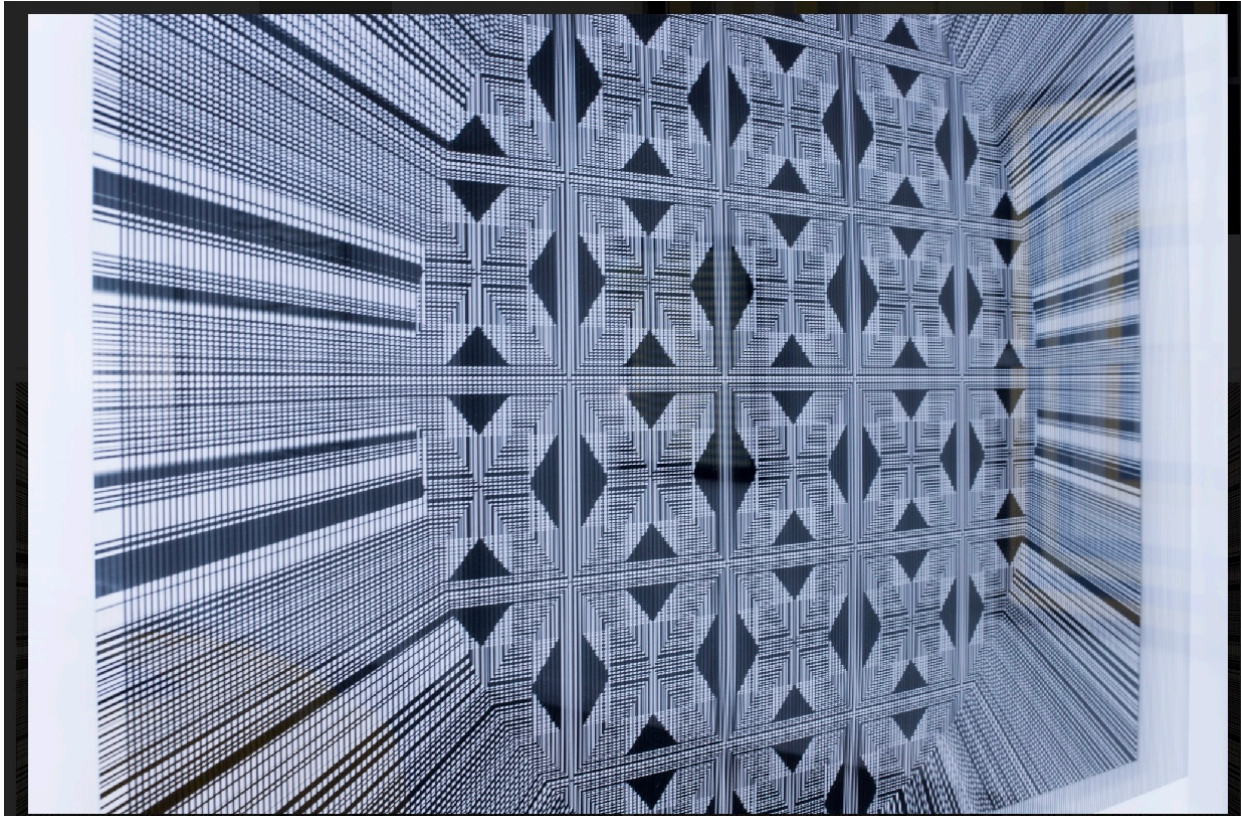

MARTIN SCHOFFEL

Geometría y color # 69
Serie OP
Limited edition 2/2
Size: 32" x 44"
Larson Juhl frame | 2017

Geometría y color # 70
Serie OP
Limited edition 2/2
Size: 32" x 44"
Larson Juhl frame | 2017

Geometría y color # 82
Aluminum
Limited edition 1/30
Size: @30
2018

Geometría y color # 82
Aluminum
Limited edition 1/30
Size: @30
2018

Geometría y color # 91
Limited edition 1/15
Size: 45" x 66.5"
Aluminum Frame and direct print on
aluminum made in Germany | 2018

Geometría y color # 84
Limited edition 1/25
Size: 25" x 37"
Aluminum printing and Aluminum Frame
made in Germany | 2018

Geometría y color # 90
Limited edition 1/25
Size: 31" x 43" x 3"
Aluminum printing and Aluminum
Frame made in Germany | 2018

Geometría y color # 77
Limited edition 1/30
Size: @50
Aluminum printing made in
Germany
2018

Geometría y color # 76
Limited edition 1/30
Size: @50
Aluminum printing made in Germany
2018

Geometría y color # 89
Serie OP
Limited edition 1/25
Size: 32" x 44"
Print made in Germany with acrylic
sheet and Larson Juhl frame | 2018