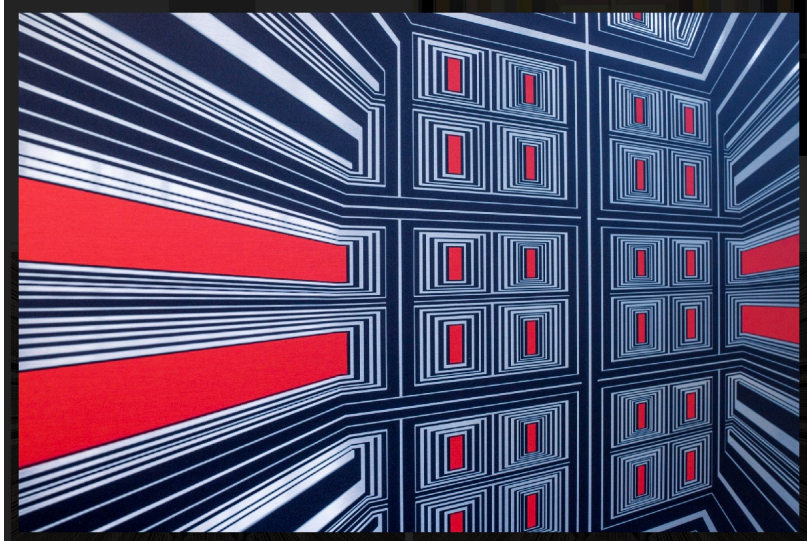

Geometría y color # 85
Limited edition 1/25
Size: 25" x 37"
Aluminum printing and
AluminumFrame made in
Germany | 2018

Geometría y color # 83
Limited edition 1/25
Size: 25" x 37"
Aluminum printing and Aluminum
Frame made in Germany | 2018

Geometría y color # 90
Limited edition 1/25
Size: 31" x 43" x 3"
Aluminum printing and Aluminum
Frame made in Germany | 2018

Geometría y color # 77
Limited edition 1/30
Size: @50
Aluminum printing made in
Germany
2018