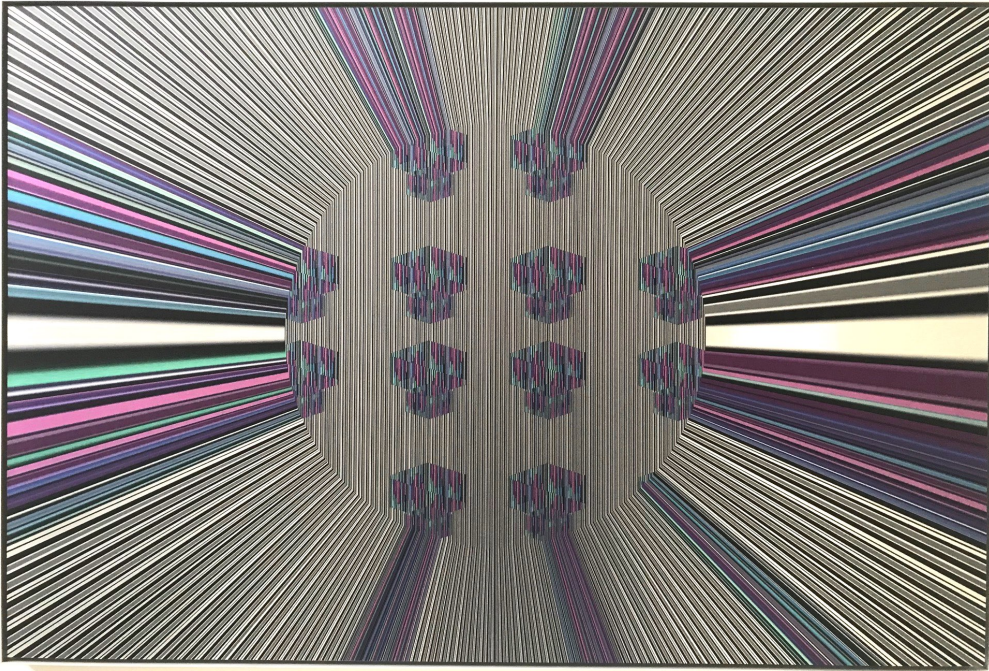

Geometría y color # 83
Limited edition 1/25
Size: 25" x 37"
Aluminum printing and Aluminum
Frame made in Germany | 2018