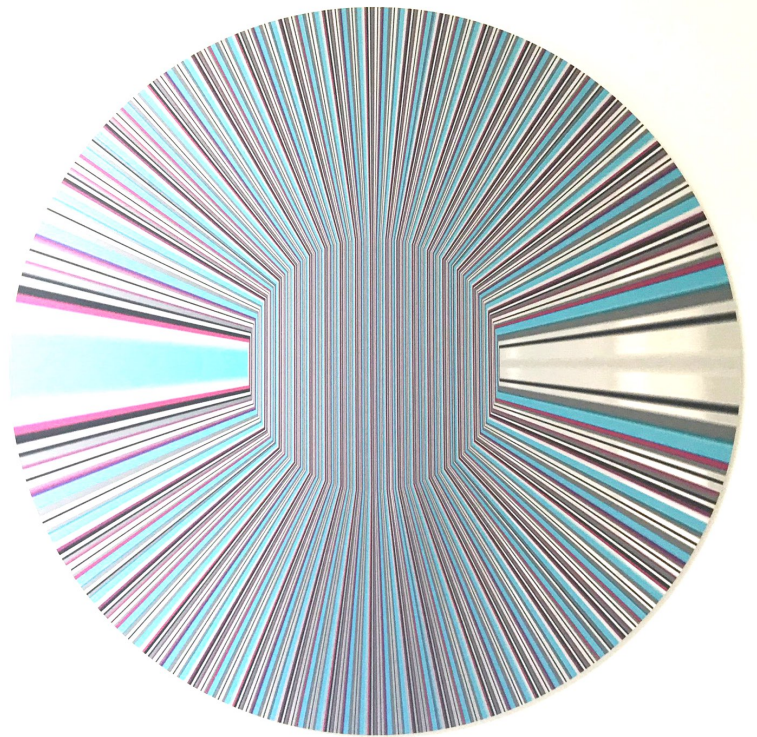

MARTIN SCHOFFEL

Geometría y color # 69
Serie OP
Limited edition 2/2
Size: 32" x 44"
Larson Juhl frame | 2017

Geometría y color # 70
Serie OP
Limited edition 2/2
Size: 32" x 44"
Larson Juhl frame | 2017

Geometría y color # 82
Aluminum
Limited edition 1/30
Size: @30
2018

Geometría y color # 82
Aluminum
Limited edition 1/30
Size: @30
2018

Geometría y color # 91
Limited edition 1/15
Size: 45" x 66.5"
Aluminum Frame and direct print on
aluminum made in Germany | 2018

Geometría y color # 84
Limited edition 1/25
Size: 25" x 37"
Aluminum printing and Aluminum Frame
made in Germany | 2018

Geometría y color # 90
Limited edition 1/25
Size: 31" x 43" x 3"
Aluminum printing and Aluminum
Frame made in Germany | 2018

Geometría y color # 77
Limited edition 1/30
Size: @50
Aluminum printing made in
Germany
2018

Geometría y color # 76
Limited edition 1/30
Size: @50
Aluminum printing made in Germany
2018

Geometría y color # 89
Serie OP
Limited edition 1/25
Size: 32" x 44"
Print made in Germany with acrylic
sheet and Larson Juhl frame | 2018