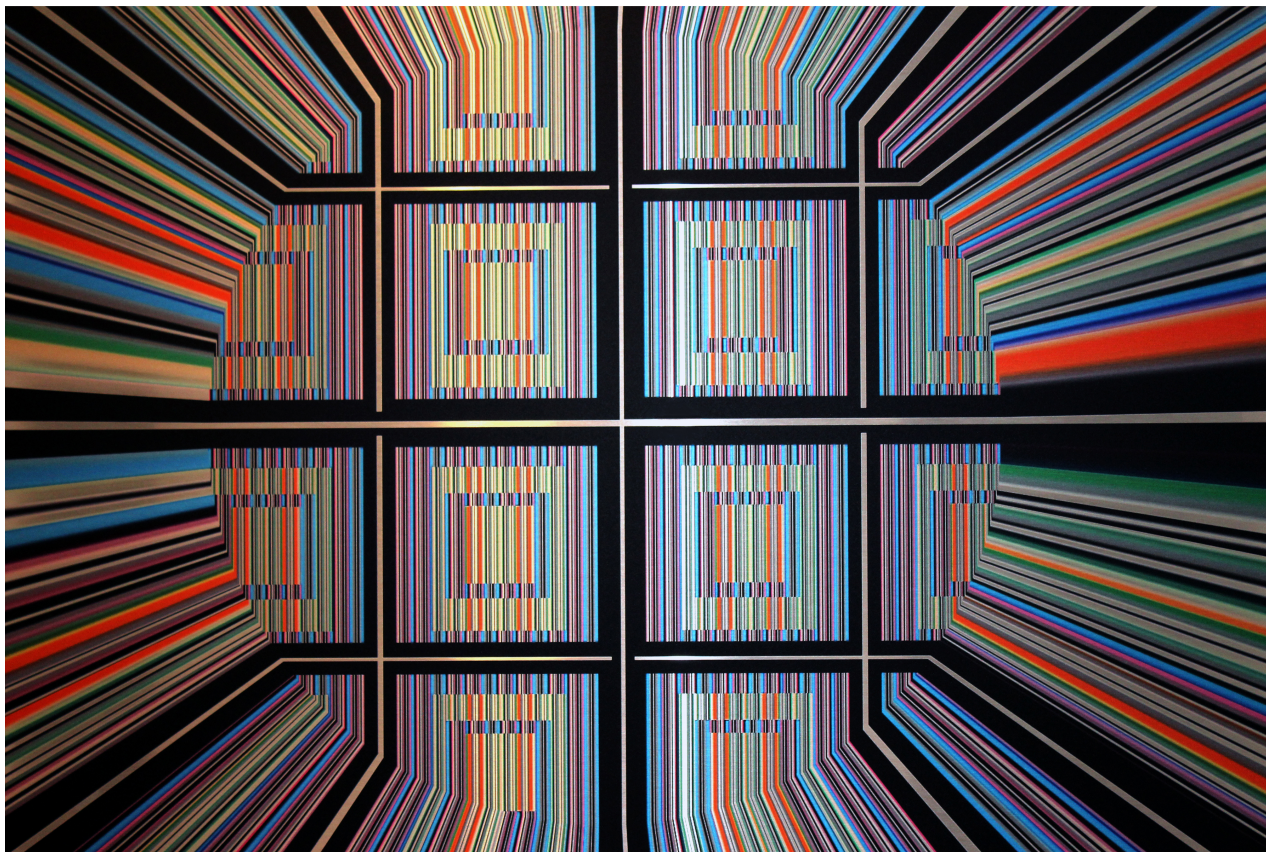

Geometría y color # 90
Limited edition 1/25
Size: 31" x 43" x 3"
Aluminum printing and Aluminum
Frame made in Germany | 2018