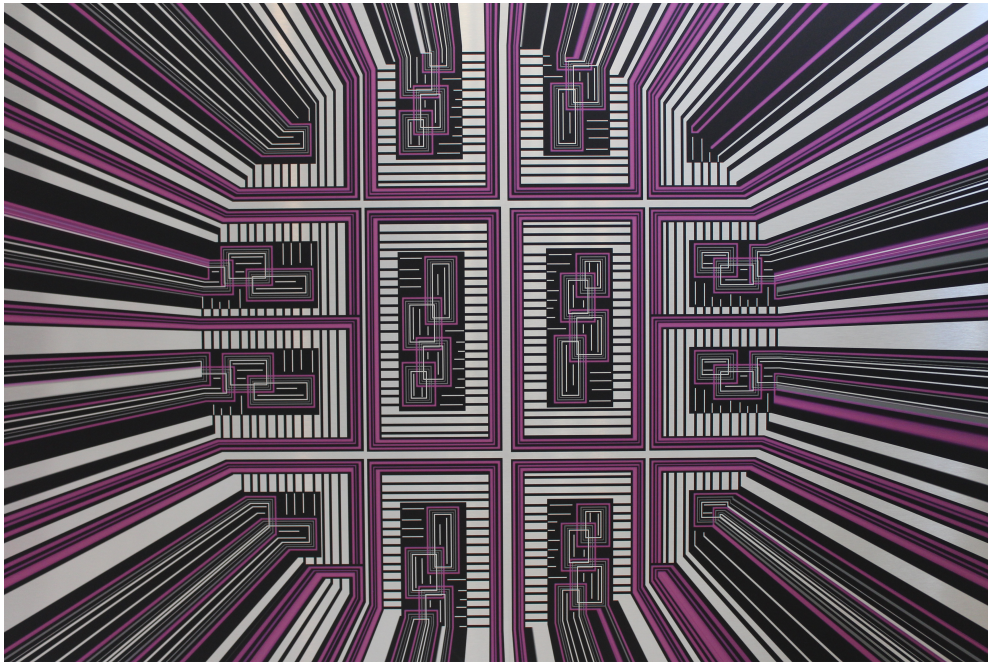

MARTIN SCHOFFEL

Geometría y color # 69
Serie OP
Limited edition 2/2
Size: 32" x 44"
Larson Juhl frame | 2017

Geometría y color # 70
Serie OP
Limited edition 2/2
Size: 32" x 44"
Larson Juhl frame | 2017

Geometría y color # 82
Aluminum
Limited edition 1/30
Size: @30
2018

Geometría y color # 82
Aluminum
Limited edition 1/30
Size: @30
2018

Geometría y color # 91
Limited edition 1/15
Size: 45" x 66.5"
Aluminum Frame and direct print on
aluminum made in Germany | 2018

Geometría y color # 84
Limited edition 1/25
Size: 25" x 37"
Aluminum printing and Aluminum Frame
made in Germany | 2018

Geometría y color # 90
Limited edition 1/25
Size: 31" x 43" x 3"
Aluminum printing and Aluminum
Frame made in Germany | 2018

Geometría y color # 77
Limited edition 1/30
Size: @50
Aluminum printing made in
Germany
2018

Geometría y color # 76
Limited edition 1/30
Size: @50
Aluminum printing made in Germany
2018

Geometría y color # 89
Serie OP
Limited edition 1/25
Size: 32" x 44"
Print made in Germany with acrylic
sheet and Larson Juhl frame | 2018