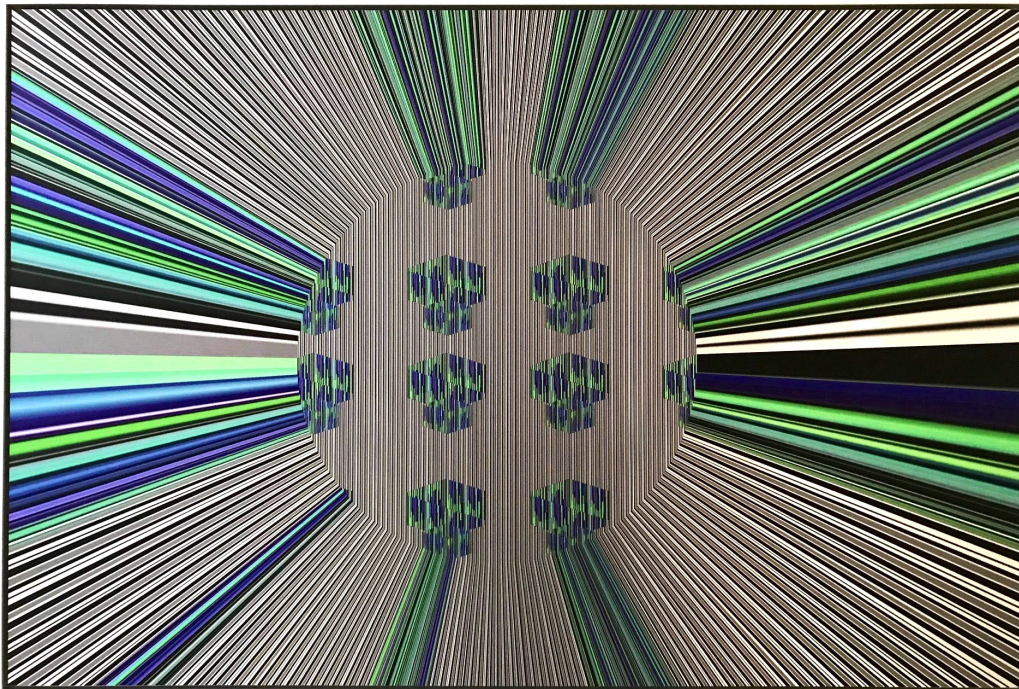

Geometría y color # 82
Aluminum
Limited edition 1/30
Size: @30
2018

Geometría y color # 91
Limited edition 1/15
Size: 45" x 66.5"
Aluminum Frame and direct print on
aluminum made in Germany | 2018

Geometría y color # 84
Limited edition 1/25
Size: 25" x 37"
Aluminum printing and Aluminum Frame
made in Germany | 2018