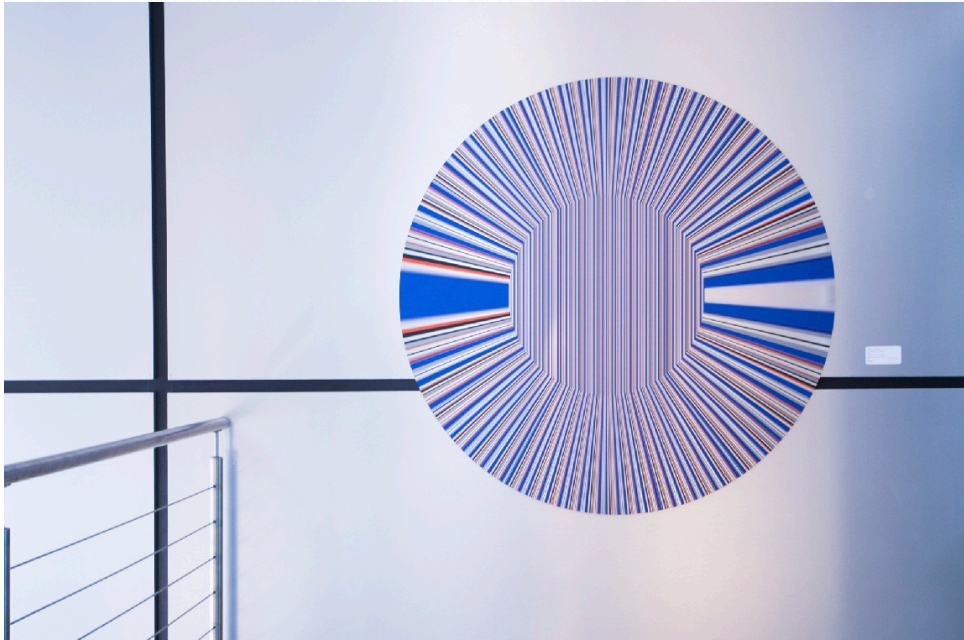

Geometría y color # 77
Limited edition 1/30
Size: @50
Aluminum printing made in
Germany
2018